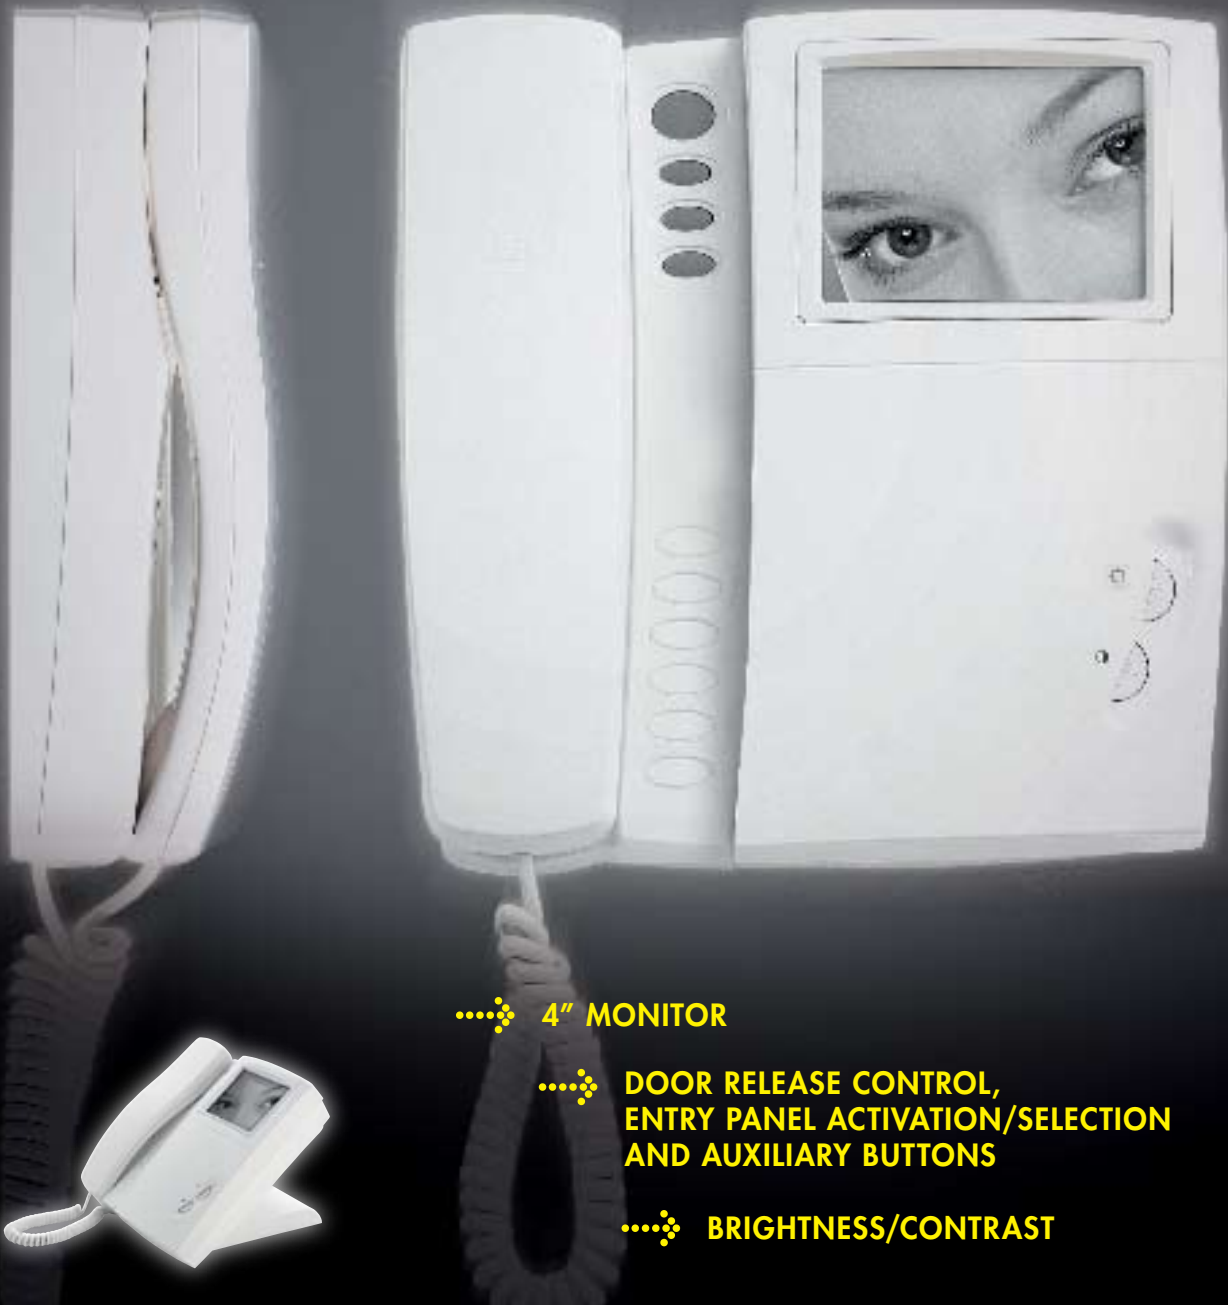

# Lynea BASIC

Black/white video entry control

••••• 4" MONITOR

••••• DOOR RELEASE CONTROL,  
ENTRY PANEL ACTIVATION/SELECTION  
AND AUXILIARY BUTTONS

••••• BRIGHTNESS/CONTRAST

2 wires/multewire video entry system

# Lynea Basic, the new version o

••••• The new Lynea basic available for the X1 2-wire system and the 200 multi-wire system features a 4" black and white monitor and compactness of the wall-mounted bracket with the monitor. The addition of the YKT/F accessory also allows tabletop installation. Thanks to its ease of installation, Lynea Basic is the optimal solution for residential solutions with one monitor per flat.

## LYNEA YVL301 (cod. 6211.7200) 4" black/white video entry control

- Door release control  
- Entry panel activation/selection  
- Auxiliary 1  
- Auxiliary 2  
- Doorbell input 